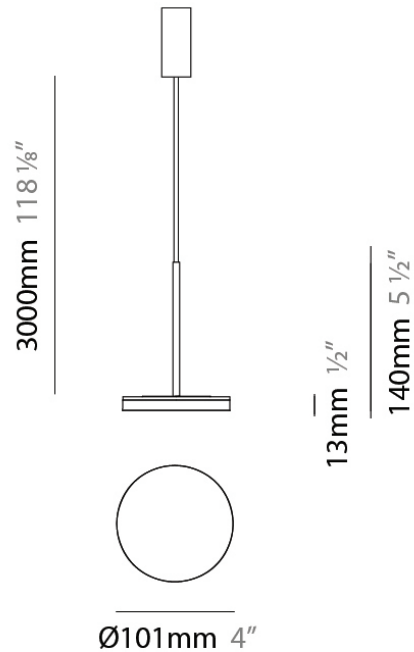

BELLA SUSPENSION

D81668R9-WHI

PROJECT _____

TYPE _____

NOTES _____

QUANTITY _____

DATE _____

GENERAL

Series: Bella

Brand: Panzeri

Division: Design

Mounting Type: Suspension

Mounting Location: Ceiling

Subcategory: Pendant

PHYSICAL

Diameter (mm): 101

Diameter (in): 4

Height (mm): 13

Height (in): 1/2

Max. Overall Height (mm): 3013

Max. Overall Height (in): 118 7/8

Light Distribution: Indirect

Weight (kg): 0.54501

Weight (lbs): 1.2

Diffuser: Opal - Acrylic

Fixture Material: Aluminum Die Cast

ELECTRICAL

Lamp Type: LED

Input Wattage (W): 6.5

Dimming: Non-Dimmable

Driver Included: Yes

Driver Location: Integrated

Driver Type: Constant Voltage - Universal

Driver Class: Class 2

Input Voltage (V): 120

LED

Color Temperature (°K): 2700

Max. Delivered Lumen (lm): 388

CRI: >90 CRI

OPTICAL

RATINGS AND CERTIFICATIONS

Certified By: CSA Certified to UL and CSA Standards

IP rating: IP40