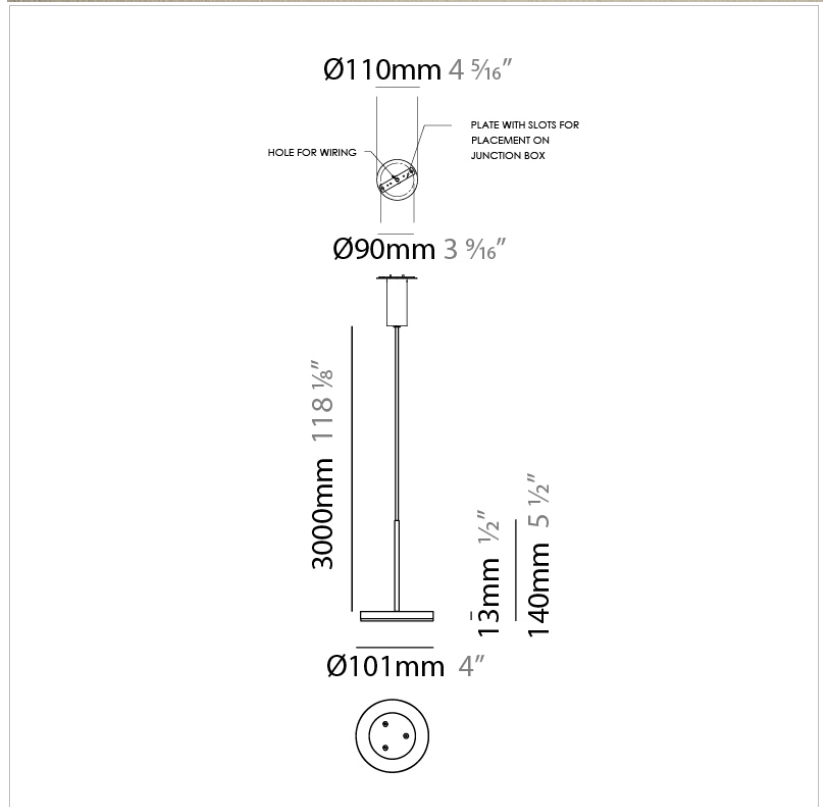

BELLA SUSPENSION

D81667-MBR

PROJECT _____

TYPE _____

NOTES _____

QUANTITY _____

DATE _____

GENERAL

Series: Bella

Brand: Panzeri

Division: Design

Mounting Type: Suspension

Mounting Location: Ceiling

Subcategory: Pendant

PHYSICAL

Shape: Disc

Diameter (mm): 101

Diameter (in): 4

Height (mm): 13

Height (in): 1/2

Max. Overall Height (mm): 3013

Max. Overall Height (in): 118 ⁵/₈

Light Distribution: Direct

Weight (kg): 0.54501

Weight (lbs): 1.2

Diffuser: Opal - Acrylic

Fixture Material: Metal

ELECTRICAL

Lamp Type: LED

Input Wattage (W): 6.5

Total Output Wattage (W): 6.5

Dimming: Non-Dimmable

Driver Location: Integrated

Input Voltage (V): 120

LED

Delivered Lumen Range: 100 - 499 lm

Number of LEDs: 1

Color Temperature (°K): 2700

Max. Delivered Lumen (lm): 388

Nominal Lumen (lm): 460

CRI: >80 CRI

OPTICAL

RATINGS AND CERTIFICATIONS

Certified By: CSA Certified to UL and CSA Standards

IP rating: IP40

D